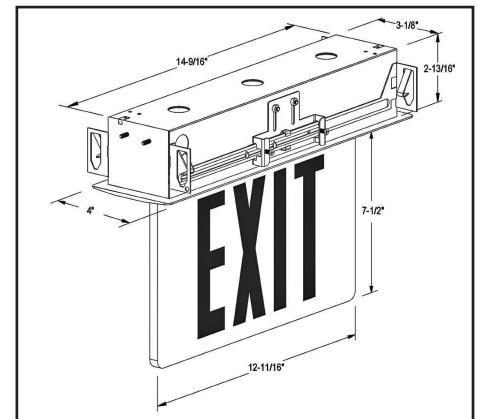

## Dimensions

## Rough-In

Opening Size: 3.125" x 14.46"