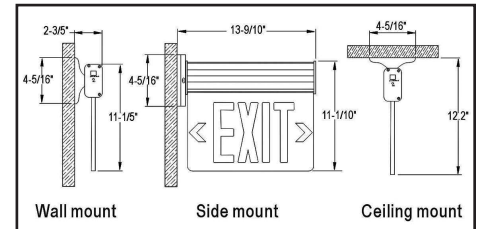

## ELEDEL

ELEDELS – Surface

ELEDEL – Recessed

## Dimensions

## Rough-In

Opening Size: 3.125" x 14.46"