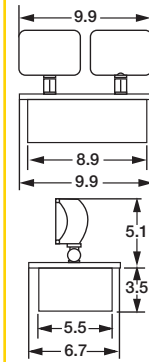

Series Features

- Integrated Solid State System
- Multi-Rate, Controlled, Automatic Charger
- Lock Out (Automatic Battery Connect)
- Low-Voltage Battery Cutoff
- Brownout Sensitivity
- Dual-Voltage Transformer for 120/277 VAC Operation
- Maximum Input Rating
  120VAC 60 Hz 0.35 Amps
  277VAC 60 Hz 0.15 Amps

1. HIT Lamps
   - PAR-36 Sealed Beams
2. STD Lamp: See Unit Information

- Sealed Lead Calcium Battery (S) or Sealed Nickel Cadmium Battery (N)
- 6-Volt Operation
- Maintenance-Free

- Fully Recessed Styling
- Steel Lamp Heads (Round)
- 20-Gauge Steel Housing
- Polycarbonate Lamp Heads (Rectangular)
- Includes (4) Adjustable Mounting Tabs
- White Powder-Coat Finish
- LED Power On (Charge) Indicator
- Test Switch
- UL Listed

Unit Information

Model Number	Std. Lamp Watt	Watts per Hour				Replacement Battery	Head Shape
		1.5	2	3	4		
6	9	9	6	-			
6	9	9	6	-			
9	9	9	7	7			
9	9	9	7	7			
9	9	9	7	7			
9	9	9	7	7			
9	9	9	7	7			
9	9	9	7	7			
8	9	9	7	7			

†Chicago Code Approved

Illumination is rated to 87.5% of nominal system voltage and recharge to full capacity within 24 hours.

NEC requires 1.5 hours of emergency illumination.

*Meets or Exceeds UL 924 Requirements.

Ordering Information

H*	2	RL	6	S	10	-R	-PA
Halogen Lamp Prefix	Lamp Heads on Unit	Series	DC Battery Voltage	Battery Type (S - Sealed) (N - Ni Cad)	Battery Amp/Hour	Head Shape -PH (Rect.) -R (Round)	Options

*Halogen Lamps not available with PH Heads.

RL (-PH)

Rectangular Heads
Suffix "-PH"

Shown in Standard White Finish