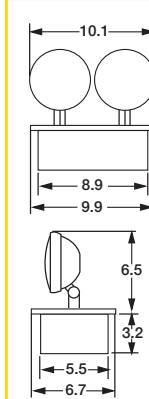

RL (-R)

Round Heads
Suffix "-R"

Shown in Standard White Finish

The RL Series is ideal for installations requiring the aesthetic advantage of a fully recessed emergency unit.

Dimensions

RL Rough-In Opening Size:
9" x 5 1/2"

Options

Add Suffix to Catalog Number

- -BG Beige Finish
- -BLK Black Finish
- -OW Designer Off-White Finish (Round Heads Only)
- -PA Plenum Construction
- -SD Self Diagnostic (See page 72)
- -** Special Lamp Wattage (See page 63)

Made in USA