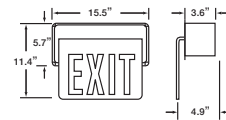

CEILING RECESSED

WALL RECESSED

CEILING SURFACE

WALL SURFACE

Dimensions

RECESSED SIGNS

Rough-In
 Opening Size: 4.75" x 14"

Options