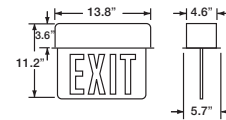

Specify Chevron Configuration on all Edge-Lit Signs

Blank = No Chevron
 CR = Chevron Right >
 CL = Chevron Left <
 CD = Chevrons Dual < >
 CRCL = Chevron Right Chevron Left (1) > (2) <
 (Double-Face Only – 1 Chevron per Face)

CEILING RECESSED

WALL RECESSED

CEILING SURFACE

WALL SURFACE

Dimensions

RECESSED SIGNS

Rough-In
 Opening Size: 4.75" x 14"

Options