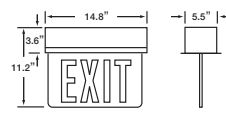

CEILING RECESSED

WALL RECESSED

CEILING SURFACE

WALL SURFACE

Dimensions

RECESSED SIGNS

Rough-In
 Opening Size: 4.75" x 14"

Options