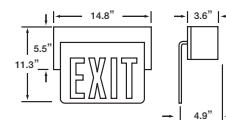

CEILING RECESSED

WALL RECESSED

CEILING SURFACE

WALL SURFACE

Dimensions

RECESSED SIGNS

Rough-In
 Opening Size: 4.75" x 14"

Options