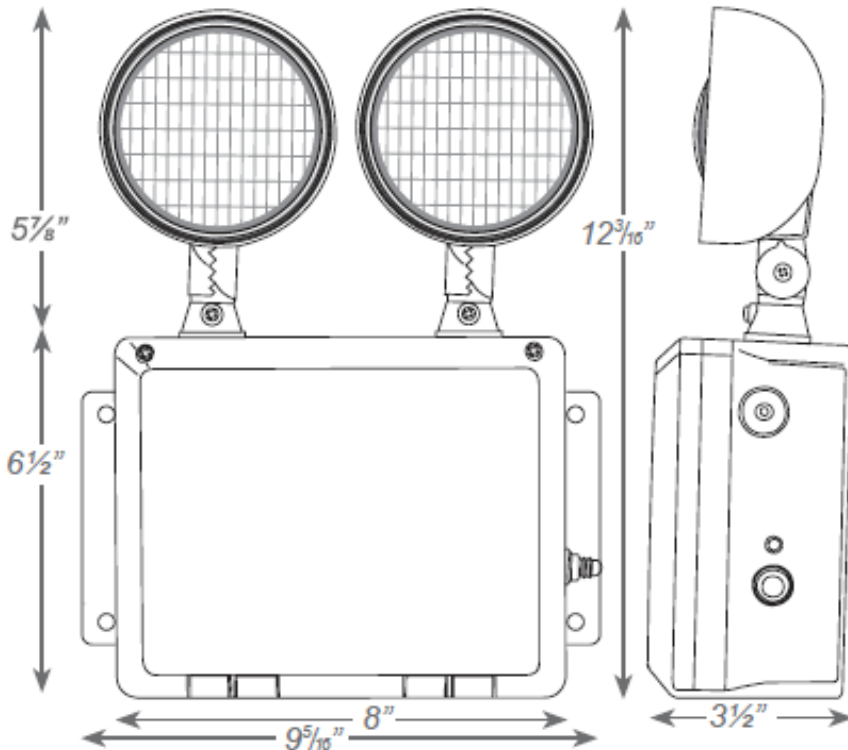

Options:

- **BLK** – Black

Series	Options
2WL-L-N	-BLK = Black Housing