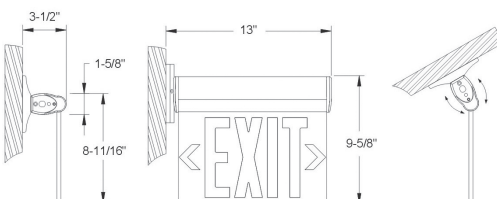

Die Cast Diffused LED Exits

DCL

Dimensions

STANDARD

DCL
Height: 8.50"
Width: 12.81"
Depth: 1.875"

NEW YORK CITY APPROVED

Height: 9.0"
Width: 12.75"
Depth: 2.0"

Accessories

Swivel LED Edge-Lit Exit

ELITE

Series Features

- 120/277 VAC Operation
- Maximum Input Rating (120 or 277VAC)
120/277 VAC 3 Watt Standard

- Light-Emitting Diodes - 25+ Year Life

- Compact and Decorative Design
- Aluminum Housing with High Grade Acrylic Panel
- Ceiling, End or Back Mount
- Exit Pivots for Wall, Ceiling or Sloped Ceilings
- Removable Directional Indicators
- Mirrored Background on Double Face Signs
- ETL Listed, Meets or Exceeds UL924