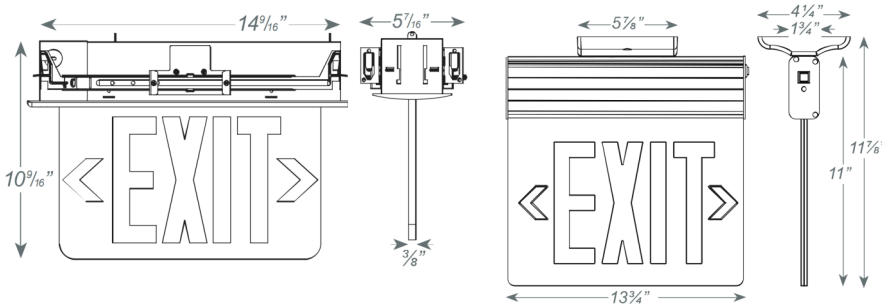

The ELEDEL is a specification grade edge-lit exit sign. Available in many variations as well as NYC Approved.

FEATURES

- 120/277 VAC Operation
- Maximum Input Rating (120 or 277VAC) 120 VAC 3 Watts Standard
277 VAC 3 Watts Standard
- Light-Emitting Diodes — 25+ Year Life
- Illuminates with Uniform Color and Brightness
- Architectural Grade Clean, Contemporary Styling
- Ceiling, End or Back Mount
- Surface or Recessed Housing (Recessed Only on Ceiling Mount Units)
- Field Applied Directional Indicators
- Aluminum Housing and Trim Plate
- Maintenance Free Sealed Nickel Cadmium Battery
- Test Switch
- UL Listed
- CEC Listed

ELEDEL

The ELEDEL offers a versatile solution in an economical package

WARRANTY

5 Year Warranty

Options:

- * **NY** - NYC Approved 8" Letters
- * **WM** - Wall Mount (Single Face & Recessed Only)
- * **SD** - Self Diagnostics

Series	Faces	Trim	Letter Color	Background	Mounting Type	Options
ELEDEL	1 = Single	A = Aluminum	R = Red	Blank = Clear (Standard on Single Face)	S = Surface	-SD = Self Diagnostics
	2 = Double	W = White	G = Green	MB = Mirrored (Standard on Double Face)	R = Recessed	
		B = Black		W = White		