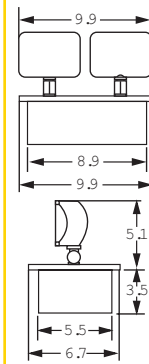

- HIT Lamps STD Lamp: See Unit Information
- PAR-36 Sealed Beams Opt. PAR-36LED Sealed Beams 5W

- Sealed Lead Calcium Battery (S) or Sealed Nickel Cadmium Battery (N)
- 6-Volt Operation
- Maintenance-Free

- Fully Recessed Styling
- Steel Lamp Heads (Round)
- 20-Gauge Steel Housing
- Polycarbonate Lamp Heads (Rectangular)
- Includes (4) Adjustable Mounting Tabs
- White Powder-Coat Finish
- LED Power On (Charge) Indicator
- Test Switch
- UL Listed

RL (-PH)

Rectangular Heads
Suffix "-PH"

Shown in Standard White Finish

RL (-R)

Round Heads
Suffix "-R"

Shown in Standard White Finish

Unit Information

Model Number	Std. Lamp Watt	Watts per Hour								Replacement Battery	Head Shape
		1.5	2	3	4	5	6	7	8		
2RL6S5-R†	6	12	9	6	-	-	-	-	-	(1) S65	Round
2RL6S5-PH	6	12	9	6	-	-	-	-	-	(1) S65	Rectangular
2RL6S8-R†	9	18	14	9	7	-	-	-	-	(1) S68	Round
2RL6S8-PH	9	18	14	9	7	-	-	-	-	(1) S68	Rectangular
2RL6S10-R†	9	32	24	16	12	10	8	7	6	(1) S610SL	Round
2RL6S10-PH	9	32	24	16	12	10	8	7	6	(1) S610SL	Rectangular
H2RL6S10†	12	32	24	16	12	10	8	7	6	(1) S610SL	Round
2RL6N7-R†*	9	18	14	9	7	-	-	-	-	(1) N67F	Round
2RL6N7-PH*	9	18	14	9	7	-	-	-	-	(1) N67F	Rectangular
H2RL6N7†*	8	18	14	9	7	-	-	-	-	(1) N67F	Round

*Halogen Lamps not available with PH Heads.

The RL Series is ideal for installations requiring the aesthetic advantage of a fully recessed emergency unit.

Dimensions

RL Rough-In Opening
Size:
9" x 5 5/8"