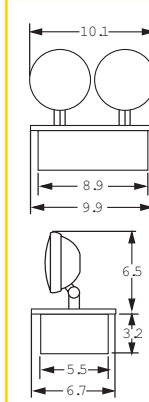

- Fully Recessed Styling
- Steel Lamp Heads (Round)
- 20-Gauge Steel Housing
- Polycarbonate Lamp Heads (Rectangular)
- Includes (4) Adjustable Mounting Tabs
- White Powder-Coat Finish
- LED Power On (Charge) Indicator
- Test Switch
- UL Listed

RL (-PH)

Rectangular Heads
Suffix "-PH"

Shown in Standard White Finish

RL (-R)

Round Heads
Suffix "-R"

Shown in Standard White Finish

Unit Information

Model Number	Std. Lamp Watt	Watts per Hour								Replacement Battery	Head Shape
		1.5	2	3	4	5	6	7	8		
2RL6S5-R†	6	12	9	6	-	-	-	-	-	(1) S65	Round
2RL6S5-PH	6	12	9	6	-	-	-	-	-	(1) S65	Rectangular
2RL6S8-R†	9	18	14	9	7	-	-	-	-	(1) S68	Round
2RL6S8-PH	9	18	14	9	7	-	-	-	-	(1) S68	Rectangular
2RL6S10-R†	9	32	24	16	12	10	8	7	6	(1) S610SL	Round
2RL6S10-PH	9	32	24	16	12	10	8	7	6	(1) S610SL	Rectangular
H2RL6S10†	12	32	24	16	12	10	8	7	6	(1) S610SL	Round
2RL6N7-R†*	9	18	14	9	7	-	-	-	-	(1) N67F	Round
2RL6N7-PH*	9	18	14	9	7	-	-	-	-	(1) N67F	Rectangular
H2RL6N7†*	8	18	14	9	7	-	-	-	-	(1) N67F	Round

*Halogen Lamps not available with PH Heads.

The RL Series is ideal for installations requiring the aesthetic advantage of a fully recessed emergency unit.

Dimensions

RL Rough-In Opening
Size:
9" x 5 5/8"