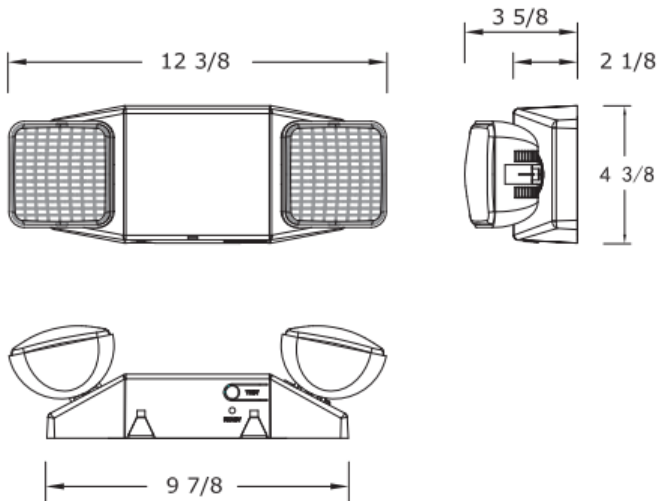

WARRANTY

5 Year Warranty

Options:

- **SD** - Self Diagnostics
- **RC** - Remote Capable
- **BLK** - Black Housing

Series	Options
BBEM-L-N = LED Nicad battery	-SD = Self Diagnostics
BBEM-6= Incandescent, Sealed Lead Acid