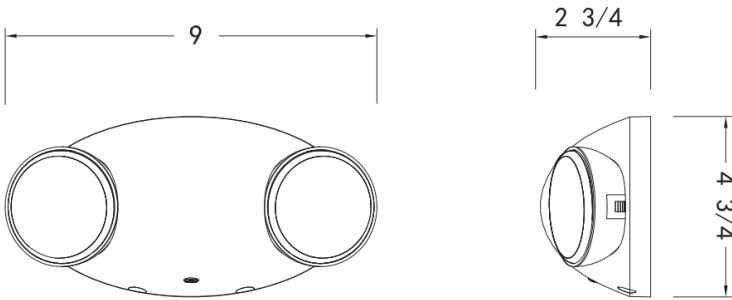

The COB offers a sleek modern design emergency light with long lasting LED adjustable heads.

FEATURES

- Dual 120/277 voltage
- Flame-Retardant, High-Impact, Thermoplastic Housing
- Snap-Together Design for Fast Installation
- Fully Adjustable Lighting Heads
- White Finish
- Wall or Ceiling Mount
- LED Charge Rate Indicator
- Test Switch
- Damp Location Suitable
- Integrated Solid State System
- Maintenance-Free Rechargeable Sealed Nickel Cadmium Battery
- UL Listed, CEC Registered

WARRANTY

5 Year Warranty

2COBW

The 2COBW offers a quick install in a economical package

Options:

- * **SD** – Self Diagnostic
- * **RC** – Remote Capable
- * **HO** – High Output

2COBW-WL

Lamp Heads on Unit	Series	Finish	Lamp Output	Options
2	COB	W = White	Blank = Std	-SD = Self Diagnostics
		B= Black	H = High Output	