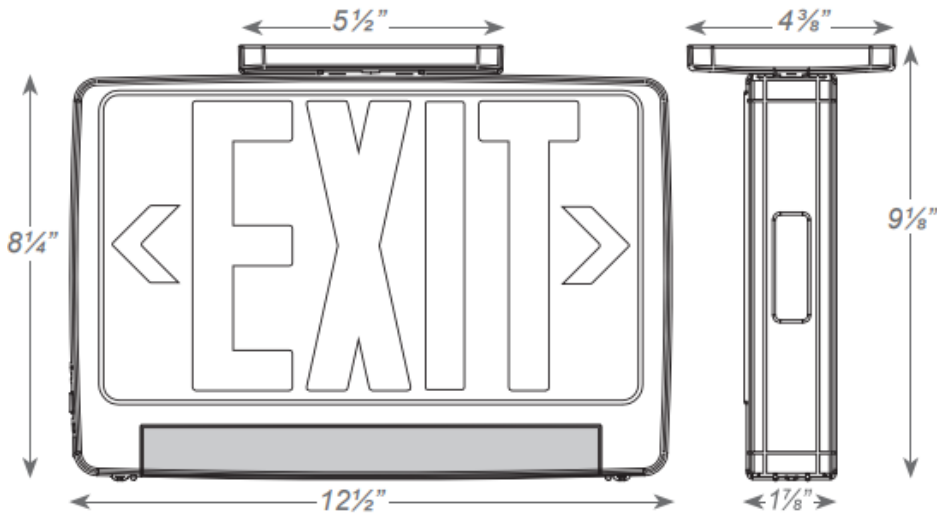

Options:

- SD – Self Diagnostic

Series	Faces	Letter Color	Stencil/Trim Color	Housing Color	-U	Options
EXKLLB	2 = Universal Faces	R = Red	W = White	W = White	-U	-SD = Self Diagnostics
		G = Green	B = Black	B = Black