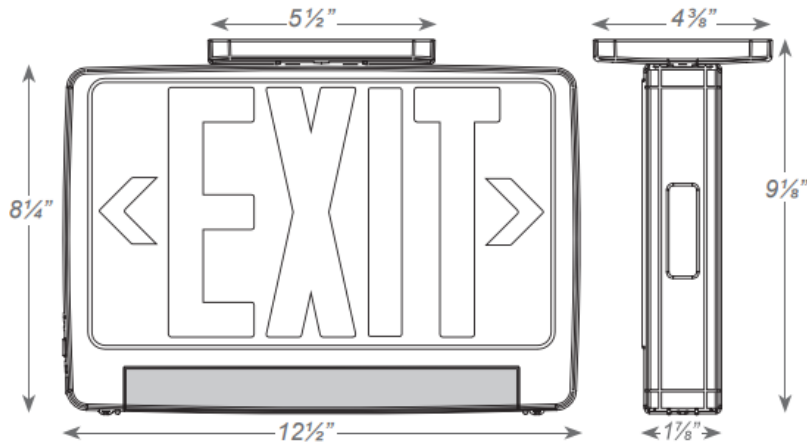

WARRANTY

5 Year Warranty

Options:

- SD - Self Diagnostics
- RC - Remote Capable (Standard)

Series	Faces	Letter Color	Stencil Trim Color	Housing Color	Options
EXKLLB= Battery Backup	2 = Double Face (Universal)	R = Red	W = White	W = White	-SD = Self Diagnostics
		G = Green	B = Black	B = Black