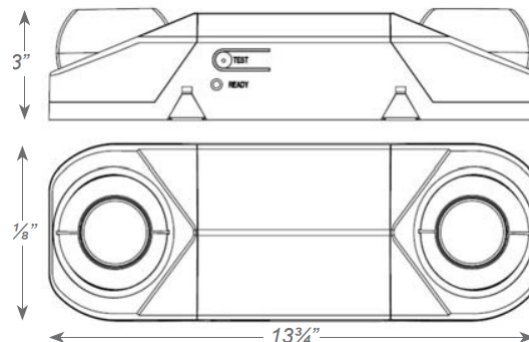

The EMR is great for indoor or outdoor applications and is available with 7W halogen, 3.3W LED, or 5.0W LED heads.

FEATURES

- Two fully adjustable, semi-recessed ultra bright, 7.0 watt, MR-16 halogen lamp heads, 3.3W or 5.0W high performance MR-16 base LED lamps
- 6V maintenance-free sealed lead acid battery
- Internal solid-state transfer switch automatically connects the internal battery to lamp heads for minimum 90-minute emergency illumination (LED provides 2 hour minimum)
- Fully automatic solid-state, two rate charger initiates battery charging to recharge a discharge battery in 24 hours
- Dual voltage transformer 120/277 VAC operation
- Test switch/Power indicator light
- Meets UL924

EMRW

Architectural designed emergency light with MR-16 style heads

WARRANTY

- 5 Year Warranty

EMRGY-WL

Series	Housing Color	Options
EMR	W = White (standard)	-LED = 3.3W LED
	G Y= Gray (standard with Wet Shield)	-WL = Wet location shield (available in Gray or Black only)
	B = Black	-LED HO = 5.0W LED
		-HTR = Heater (Available with -WL only)