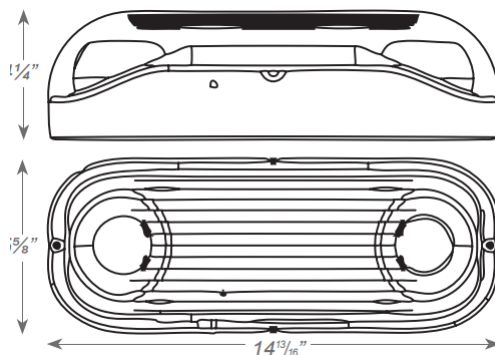

The EMR is great for indoor or outdoor applications and is available with 7W halogen, 3.3W LED, or 5.0W LED heads.

FEATURES

- Two fully adjustable, semi-recessed ultra bright, 7.0 watt, MR-16 halogen lamp heads, 3.3W or 5.0W high performance MR-16 base LED lamps
- 6V maintenance-free sealed lead acid battery
- Internal solid-state transfer switch automatically connects the internal battery to lamp heads for minimum 90-minute emergency illumination (LED provides 2 hour minimum)
- Fully automatic solid-state, two rate charger initiates battery charging to recharge a discharge battery in 24 hours
- Dual voltage transformer 120/277 VAC operation
- Test switch/Power indicator light
- Meets UL924

EMRW

Architectural designed emergency light with MR-16 style heads

WARRANTY

- 5 Year Warranty

EMRGY-WL

Series	Housing Color	Options
EMR	W = White (standard)	-LED = 3.3W LED
	G Y= Gray (standard with Wet Shield)	-WL = Wet location shield (available in Gray or Black only)
	B = Black	-LED HO = 5.0W LED
		-HTR = Heater (Available with -WL only)