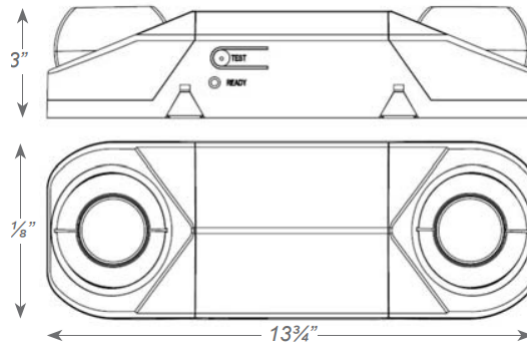

The EMR is great for indoor or outdoor applications and is available with 7W halogen or 3.3W LED heads.

FEATURES

- Two fully adjustable, semi-recessed ultra bright, 7.0 watt, MR-16 halogen lamp heads or 3.3W high performance MR-16 base LED lamps
- 6V maintenance-free sealed lead acid battery
- Internal solid-state transfer switch automatically connects the internal battery to lamp heads for minimum 90-minute emergency illumination (LED provides 2 hour minimum)
- Fully automatic solid-state, two rate charger initiates battery charging to recharge a discharge battery in 24 hours
- Dual voltage transformer 120/277 VAC operation
- Test switch/Power indicator light
- Meets UL924

EMRW

Architectural designed emergency light with MR-16 style heads

WARRANTY

- 5 Year Warranty

EMRW-WL

Series	Housing Color	Options
EMR	W = White	-LED =3.3W LED
	B = Black	-WL = Wet location shield