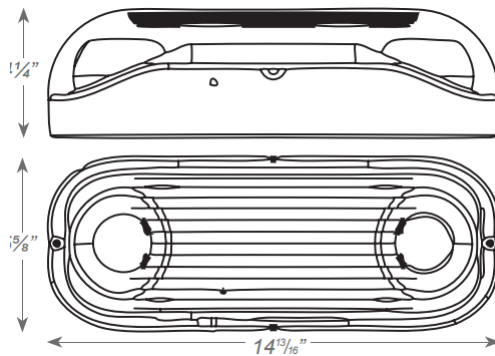

The EMR is great for indoor or outdoor applications and is available with 7W halogen or 3.3W LED heads.

FEATURES

- Two fully adjustable, semi-recessed ultra bright, 7.0 watt, MR-16 halogen lamp heads or 3.3W high performance MR-16 base LED lamps
- 6V maintenance-free sealed lead acid battery
- Internal solid-state transfer switch automatically connects the internal battery to lamp heads for minimum 90-minute emergency illumination (LED provides 2 hour minimum)
- Fully automatic solid-state, two rate charger initiates battery charging to recharge a discharge battery in 24 hours
- Dual voltage transformer 120/277 VAC operation
- Test switch/Power indicator light
- Meets UL924

EMRW

Architectural designed emergency light with MR-16 style heads

WARRANTY

- 5 Year Warranty

EMRW-WL

Series	Housing Color	Options
EMR	W = White	-LED =3.3W LED
	B = Black	-WL = Wet location shield