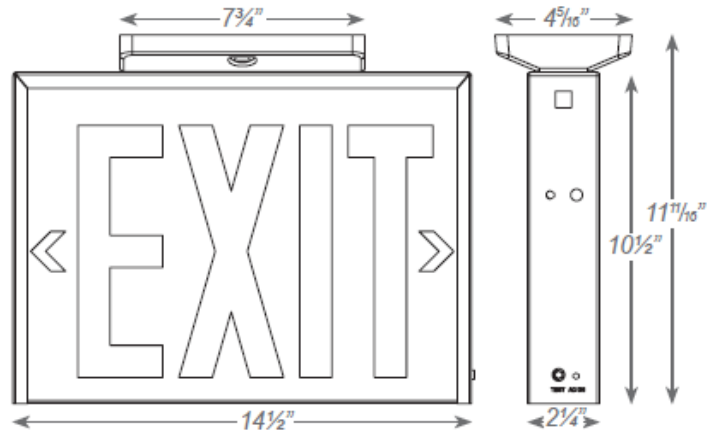

Series	Faces	Letter Color	Stencil Color	Housing Color	Universal Faces
NYX = AC Only	2 = Universal	R = Red	W = White	W = White	-U
ENYX = Battery Backup			B = Black	B = Black