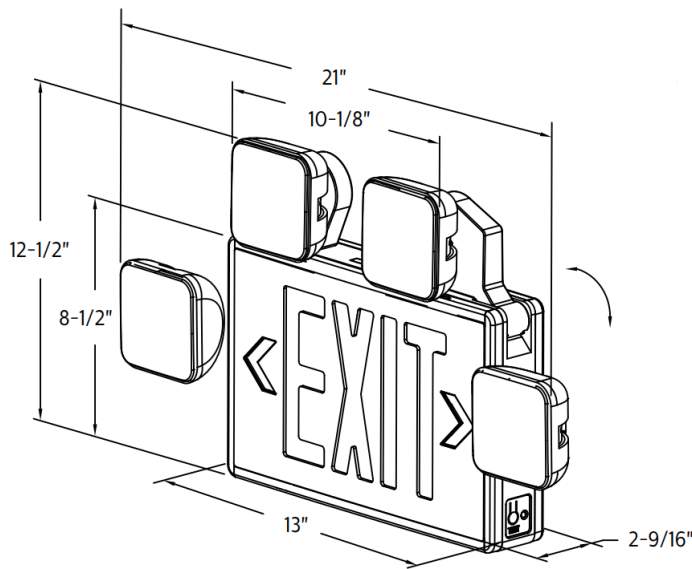

WARRANTY

5 Year Warranty

Options:

- **3HRS/RC1.5**- 3 Hour Runtime or Remote Capacity

Series	Faces	Letter Color	Stencil Trim Color	Housing Color	Options
2EXKLM= Battery Backup	2 = Double Face (Universal)	R = Red	W = White	W = White	-3 HRS/RC1.5 = 3 Hour Runtime or Remote Capable
		G = Green	B = Black	B = Black