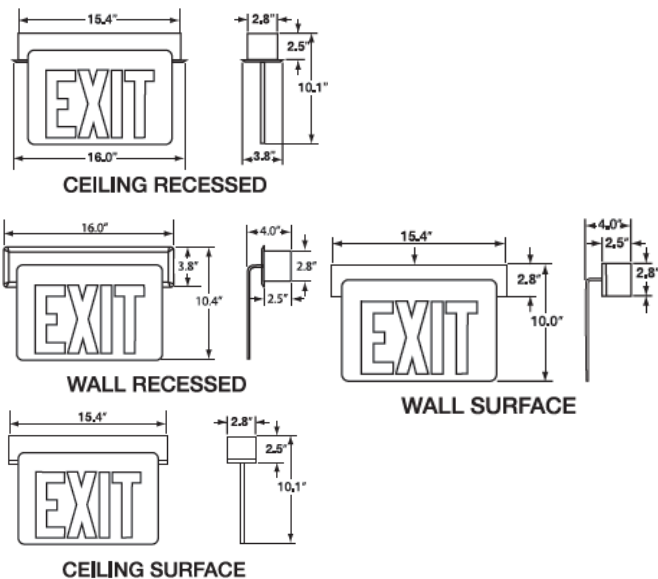

Series	# Of Faces	Trim Color	Letter Color	Background Color	Fixture Type	Mounting Type	Options
RCHXL = AC Only	1	W = White	R = Red	W = White	C = Ceiling	R = Recessed	-AORA
ERCHXL = Battery Backup	2	B= Black	BL = Blue		W = Wall	S = Surface	-AORA/HC
		B4ST = Brushed Stainless					-STAIRS
		PM = Painted Matte Chrome