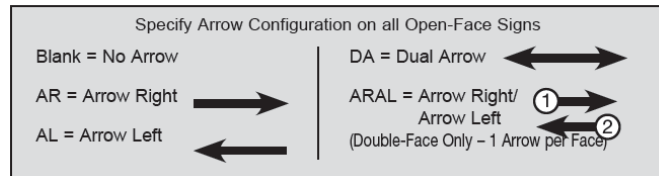

Series	# Of Faces	Trim Color	Letter Color	Background Color	Fixture Type	Mounting Type	Options
RCHXL = AC Only	1	W = White	R = Red	W = White	C = Ceiling	R = Recessed	-AORA
ERCHXL = Battery Backup	2	B= Black	BL = Blue		W = Wall	S = Surface	-AORA/HC
		B4ST = Brushed Stainless					-STAIRS
		PM = Painted Matte Chrome